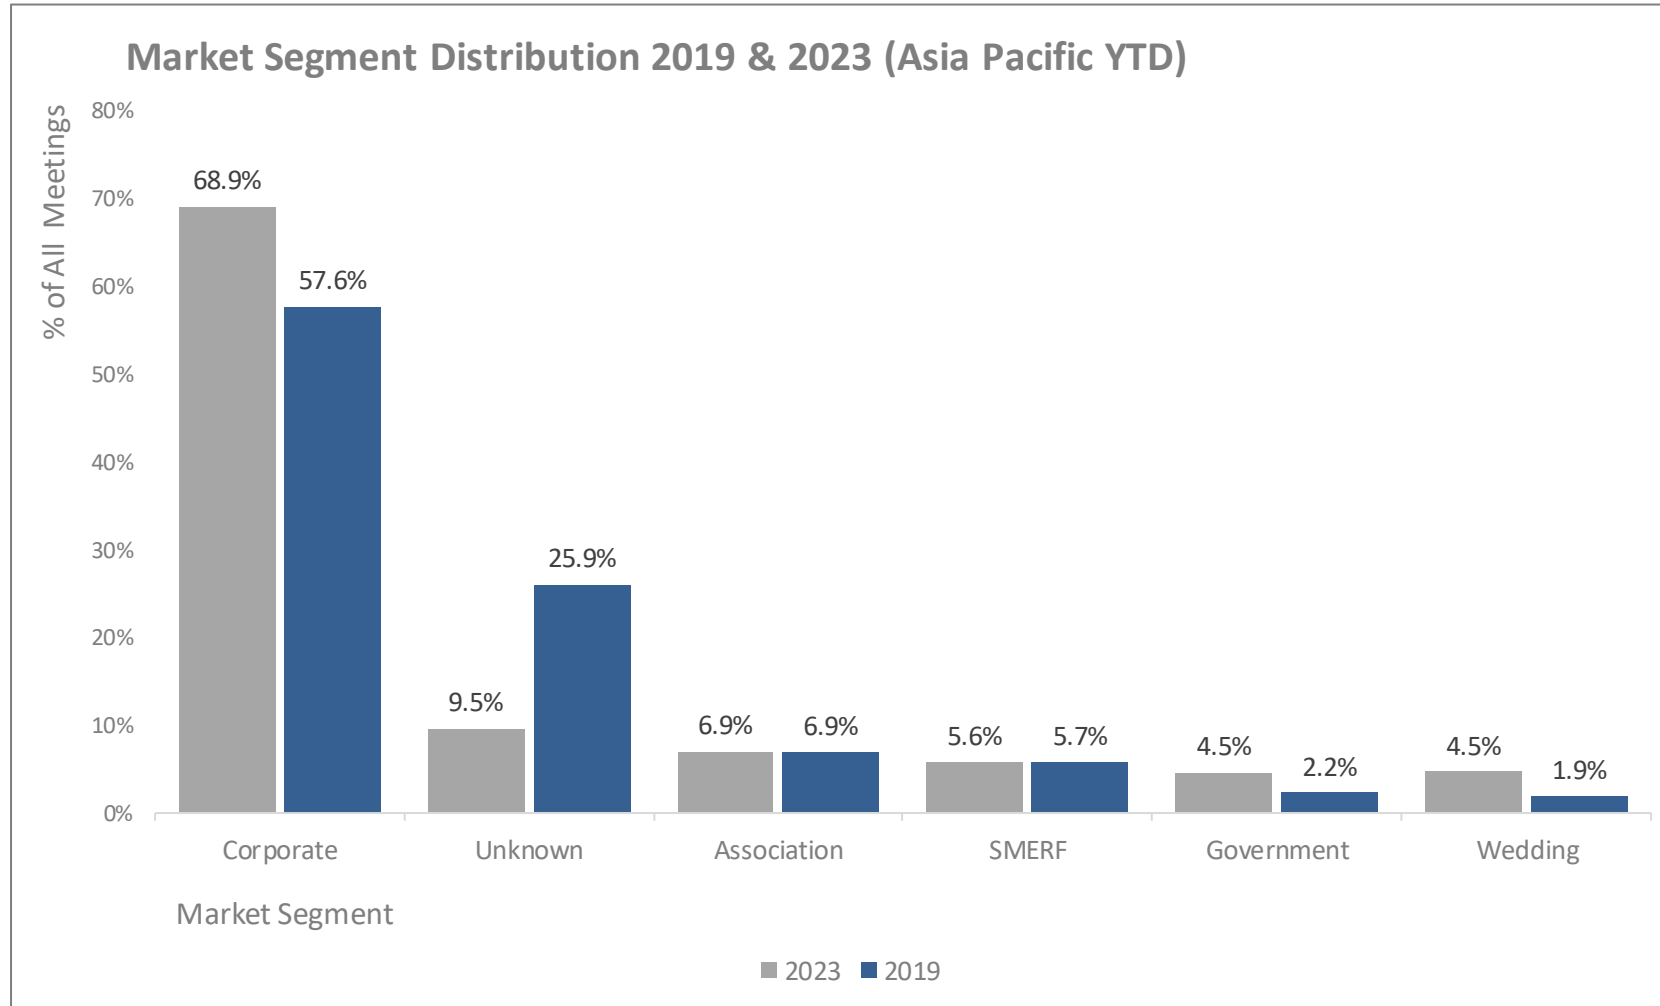

Market Segment Distribution (FY 2023)

KNOWLAND

CONFIDENTIAL & RESTRICTED