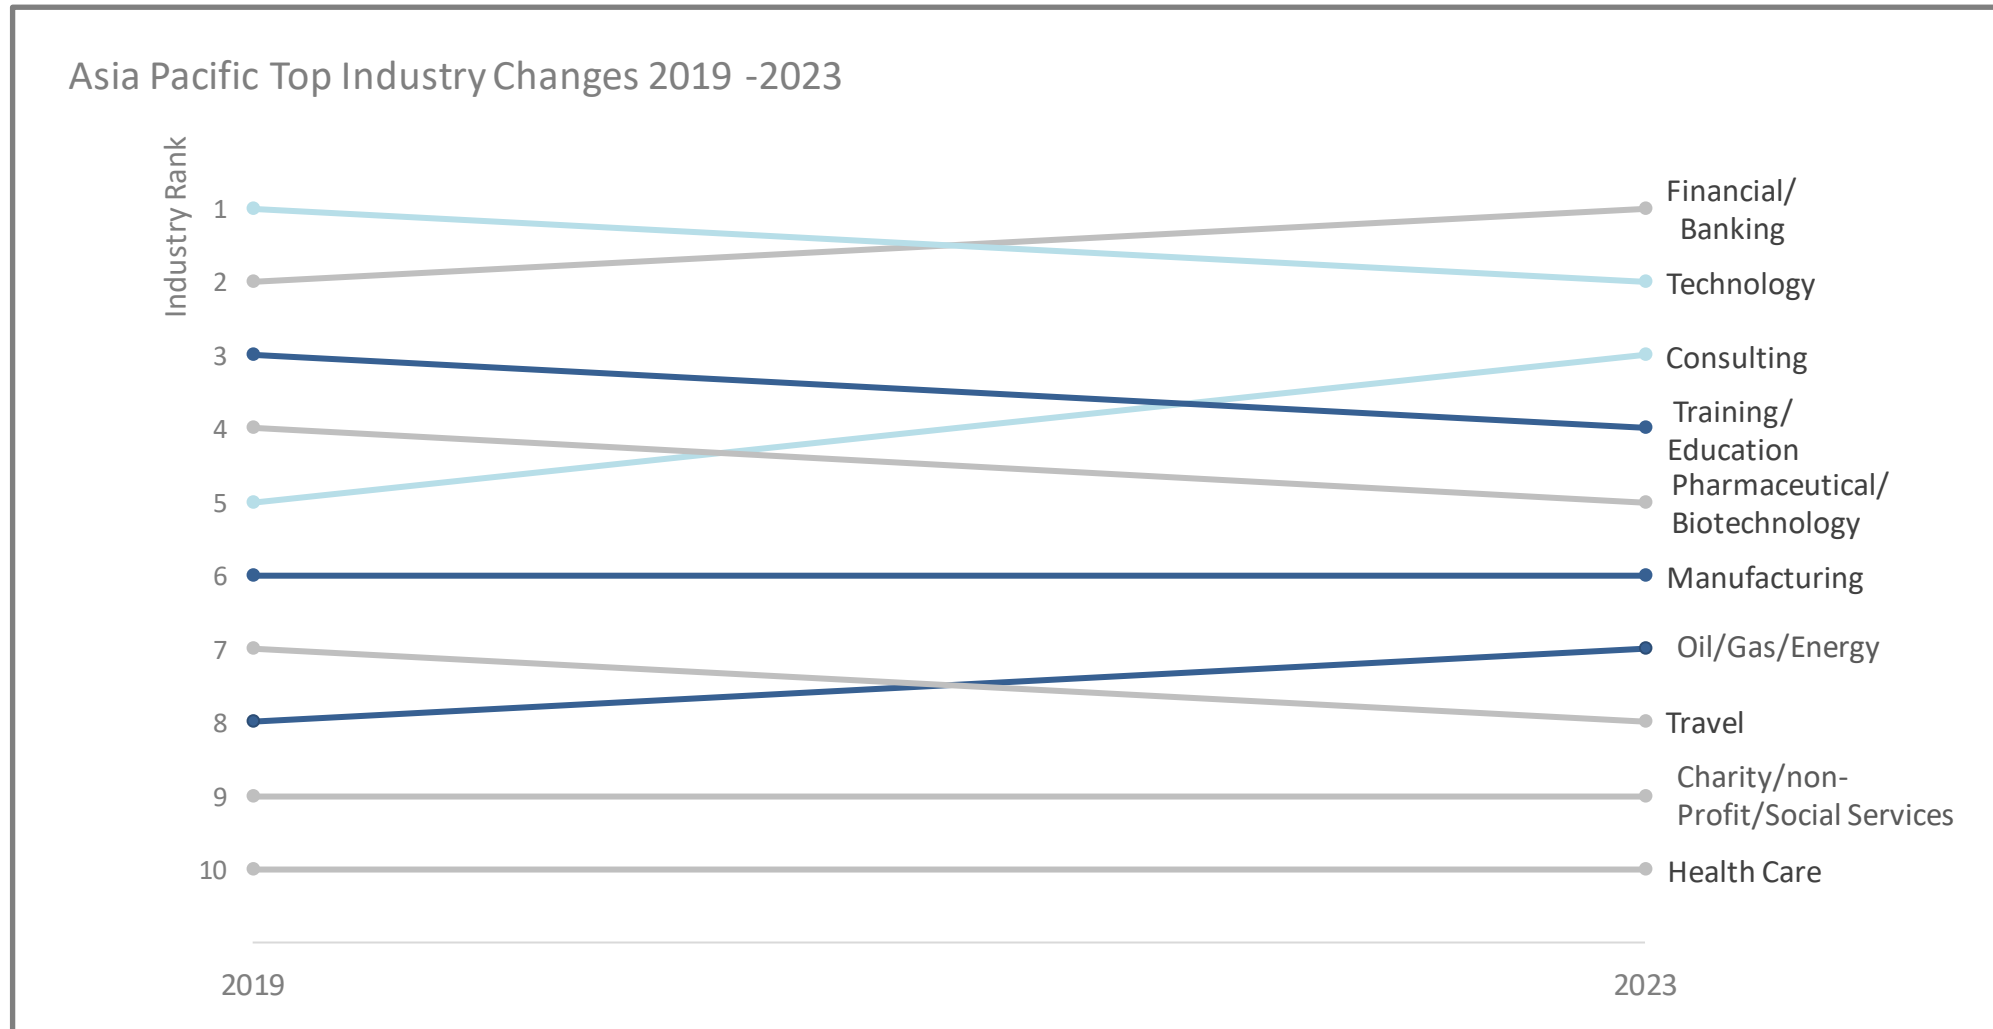

Top Industry Changes (2019 v 2023)

CONFIDENTIAL & RESTRICTED